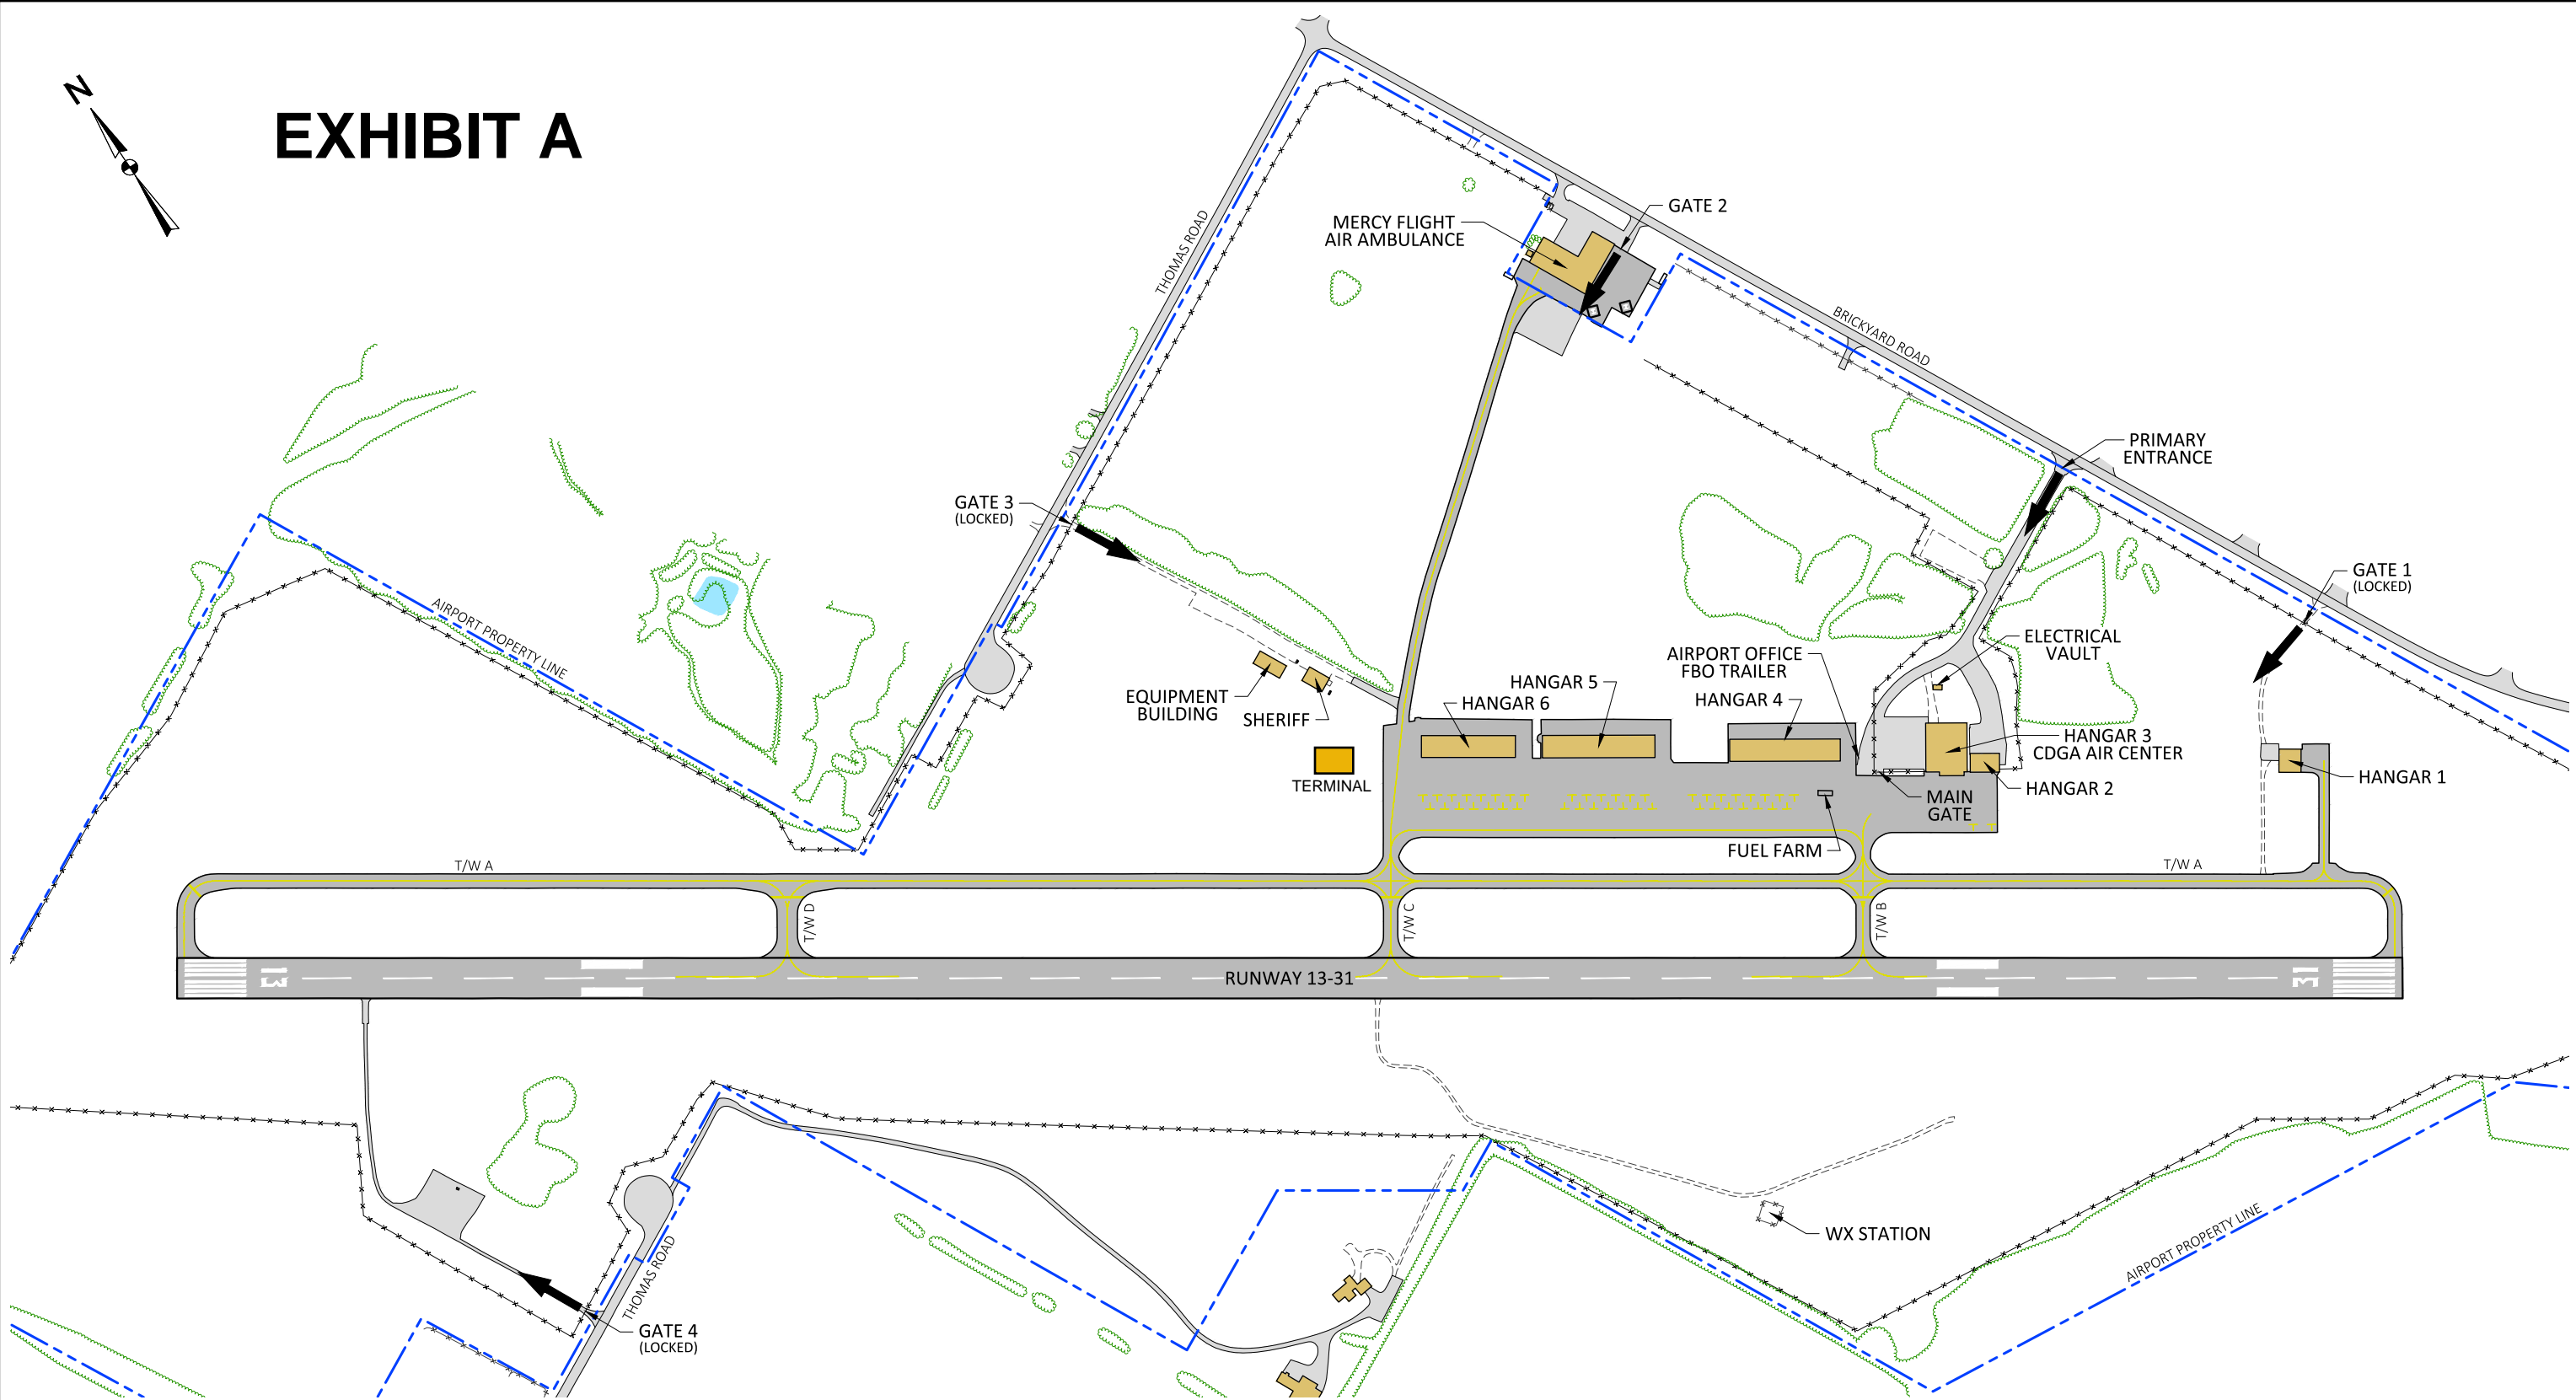

# EXHIBIT A

CANANDAIGUA AIRPORT  
ONTARIO COUNTY, NEW YORK

## AIRPORT LAYOUT

SCALE: 1" = 400'    DATE: OCTOBER 2018    FIGURE: 1

K:\CANANDAIGUA\3 Draw\AIRPORT LAYOUT\_20181008.dwg